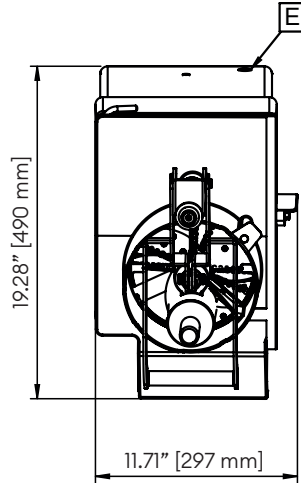

TOP VIEW

E: Electric Inlet
0.75 kW / 110 V - 3 P / 60 Hz