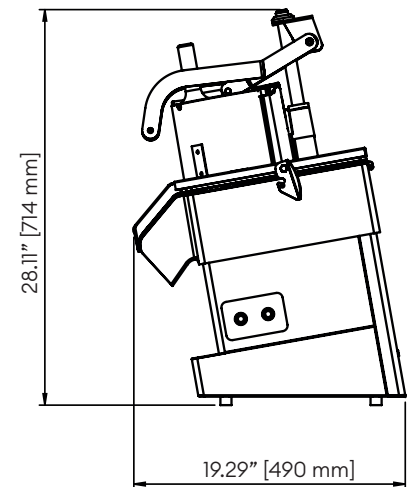

## TECHNICAL SPECIFICATIONS:

Model	Power	Voltage	Discs Included	Capacity	Dimensions (W x H x D)	Shipping Dimensions (W x H x D)	Shipping Weight
FP-400	0.75 kW	110V/1P/6.8A	(3): (1) 2mm-8mm adjustable slicing disc, (1) 5mm grating disc and (1) 7mm grating disc	880 lb/hr	11.23" x 28.11" x 19.25" 285.4 x 713.9 x 489.1 mm	14.56" x 29.52" x 21.65" 370 x 750 x 550 mm	81.57 lb 37 kg

## Standard Blades

**FP-F1**  
Slicing Disc, Adjustable (2mm-8mm)

**FP-F3**  
Grating Disc, 5mm

**FP-F4**  
Grating Disc, 7mm

**FP-F67**  
French Fry Set

**FP-F81**  
Dicing Kit, 10mm x 10mm

**FP-F912**  
Dicing Kit, 20mm x 20mm