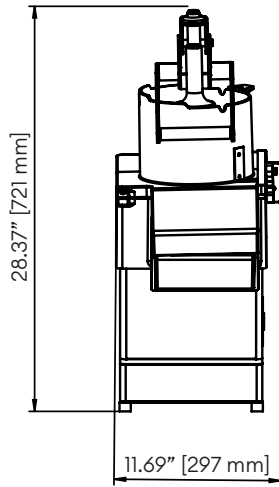

CONTINUOUS FEED FOOD PROCESSOR W/3 DISCS

FRONT VIEW