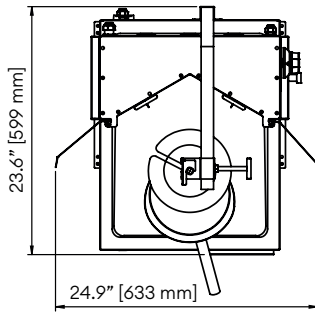

ELECTRIC VERTICAL BROILERS

TOP VIEW

FRONT VIEW

SIDE VIEW

V2C-3KE

V2C-4KE

V2C-5KE

TECHNICAL SPECIFICATIONS:

	Power	Voltage	Phase	Nominal Amps 208V - 3P			Nominal Amps 208V - 1P	Meat Capacity	Dimensions (W x H x D)	Shipping Dimensions (W x H x D)	Shipping Weight
				X	Y	Z					
V2C-3KE	3 kW	208 V	3P (field convertible to 1P)	12.5	6.25	6.25	14.42	80 lb	19.4" x 29.7" x 23.6" 492 x 753 x 598 mm	21.9" x 36.3" x 25.6" 556 x 922 x 649 mm	69 lb 31 kg
V2C-4KE	5 kW	208 V	3P (field convertible to 1P)	20.83	10.41	10.41	24.03	100 lb	19.4" x 25.1" x 23.6" 492 x 887 x 598 mm	21.9" x 41.6" x 25.6" 556 x 1057 x 649 mm	75 lb 34 kg
V2C-5KE	6 kW	208 V	3P (field convertible to 1P)	25	12.5	12.5	28.84	130 lb	19.4" x 40.5" x 23.6" 492 x 1027 x 598 mm	21.9" x 41.6" x 25.6" 556 x 1057 x 649 mm	83 lb 37 kg

REQUIRED CLEARANCES:

	Non-Combustible	Combustible
Left	0" (00 mm)	1" (25 mm)
Right	0" (00 mm)	3" (76 mm)
Back	0" (00 mm)	3" (76 mm)

Galaxy Group reserves the right to modify specifications or discontinue models without incurring obligation. Dimensions are nominal.