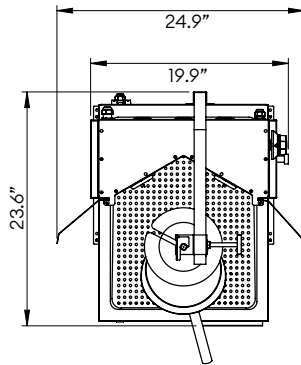

ELECTRIC VERTICAL BROILERS

TOP VIEW

FRONT VIEW

SIDE VIEW

V2C-3KE

V2C-4KE

V2C-5KE

TECHNICAL SPECIFICATIONS:

	Power	Voltage	Phase	Nominal Amps 208V - 3P			Nominal Amps 208V - 1P	Meat Capacity	Dimensions (W x H x D)	Shipping Dimensions (W x H x D)	Shipping Weight
				X	Y	Z					
V2C-3KE	3 kW	208 V	3P (field convertible to 1P)	12.5	6.25	6.25	14.42	80 lb	19.4" x 29.7" x 23.6" 492 x 753 x 598 mm	21.9" x 36.3" x 25.6" 556 x 922 x 649 mm	69 lb 31 kg
V2C-4KE	5 kW	208 V	3P (field convertible to 1P)	20.83	10.41	10.41	24.03	100 lb	19.4" x 25.1" x 23.6" 492 x 887 x 598 mm	21.9" x 41.6" x 25.6" 556 x 1057 x 649 mm	75 lb 34 kg
V2C-5KE	6 kW	208 V	3P (field convertible to 1P)	25	12.5	12.5	28.84	130 lb	19.4" x 40.5" x 23.6" 492 x 1027 x 598 mm	21.9" x 41.6" x 25.6" 556 x 1057 x 649 mm	83 lb 37 kg

REQUIRED CLEARANCES:

	Non-Combustible	Combustible
Left	0" (00 mm)	1" (25 mm)
Right	0" (00 mm)	3" (76 mm)
Back	0" (00 mm)	3" (76 mm)

Galaxy Group reserves the right to modify specifications or discontinue models without incurring obligation. Dimensions are nominal.