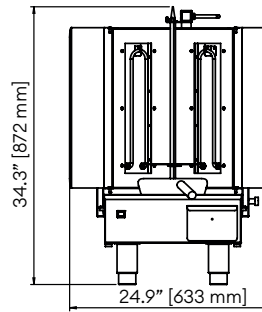

ELECTRIC VERTICAL BROILERS

TOP VIEW

FRONT VIEW

SIDE VIEW

V2C-3KE

V2C-4KE

V2C-5KE

TECHNICAL SPECIFICATIONS:

	Power	Voltage	Phase	Nominal Amps 208V - 3P			Nominal Amps 208V - 1P	Meat Capacity	Dimensions (W x H x D)	Shipping Dimensions (W x H x D)	Shipping Weight
				X	Y	Z					
V2C-3KE	3 kW	208 V	3P (field convertible to 1P)	12.5	6.25	6.25	14.42	80 lb	19.4" x 29.7" x 23.6" 492 x 753 x 598 mm	21.9" x 36.3" x 25.6" 556 x 922 x 649 mm	69 lb 31 kg
V2C-4KE	5 kW	208 V	3P (field convertible to 1P)	20.83	10.41	10.41	24.03	100 lb	19.4" x 25.1" x 23.6" 492 x 887 x 598 mm	21.9" x 41.6" x 25.6" 556 x 1057 x 649 mm	75 lb 34 kg
V2C-5KE	6 kW	208 V	3P (field convertible to 1P)	25	12.5	12.5	28.84	130 lb	19.4" x 40.5" x 23.6" 492 x 1027 x 598 mm	21.9" x 41.6" x 25.6" 556 x 1057 x 649 mm	83 lb 37 kg

REQUIRED CLEARANCES:

	Non-Combustible	Combustible
Left	0" (00 mm)	1" (25 mm)
Right	0" (00 mm)	3" (76 mm)
Back	0" (00 mm)	3" (76 mm)

Galaxy Group reserves the right to modify specifications or discontinue models without incurring obligation. Dimensions are nominal.