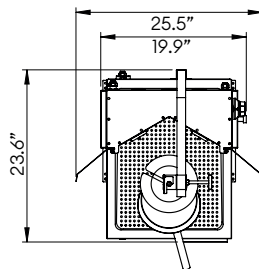

ELECTRIC VERTICAL BROILERS

TOP VIEW

FRONT VIEW

SIDE VIEW

V2C-3KE

V2C-4KE

V2C-5KE

TECHNICAL SPECIFICATIONS:

	Power	Voltage	Phase	Nominal Amps 208V - 3P			Nominal Amps 208V - 1P	Meat Capacity	Dimensions (W x H x D)	Shipping Dimensions (W x H x D)	Shipping Weight
				X	Y	Z					
V2C-3KE	3 kW	208 V	3P (field convertible to 1P)	12.5	6.25	6.25	14.42	80 lb	19.4" x 29.7" x 23.6" 492 x 753 x 598 mm	21.9" x 36.3" x 25.6" 556 x 922 x 649 mm	69 lb 31 kg
V2C-4KE	5 kW	208 V	3P (field convertible to 1P)	20.83	10.41	10.41	24.03	100 lb	19.4" x 25.1" x 23.6" 492 x 887 x 598 mm	21.9" x 41.6" x 25.6" 556 x 1057 x 649 mm	75 lb 34 kg
V2C-5KE	6 kW	208 V	3P (field convertible to 1P)	25	12.5	12.5	28.84	130 lb	19.4" x 40.5" x 23.6" 492 x 1027 x 598 mm	21.9" x 41.6" x 25.6" 556 x 1057 x 649 mm	83 lb 37 kg

REQUIRED CLEARANCES:

	Non-Combustible	Combustible
Left	0" (00 mm)	1" (25 mm)
Right	0" (00 mm)	3" (76 mm)
Back	0" (00 mm)	3" (76 mm)

Galaxy Group reserves the right to modify specifications or discontinue models without incurring obligation. Dimensions are nominal.