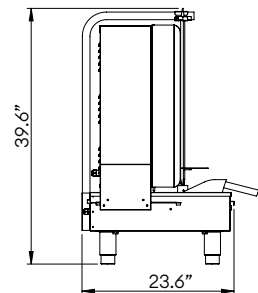

ELECTRIC VERTICAL BROILERS

TOP VIEW

FRONT VIEW

SIDE VIEW

V2C-3KE

V2C-4KE

V2C-5KE

TECHNICAL SPECIFICATIONS:

	Power	Voltage	Phase	Nominal Amps 208V - 3P			Nominal Amps 208V - 1P	Meat Capacity	Dimensions (W x H x D)	Shipping Dimensions (W x H x D)	Shipping Weight
				X	Y	Z					
V2C-3KE	3 kW	208 V	3P (field convertible to 1P)	12.5	6.25	6.25	14.42	80 lb	19.4" x 29.7" x 23.6" 492 x 753 x 598 mm	21.9" x 36.3" x 25.6" 556 x 922 x 649 mm	69 lb 31 kg
V2C-4KE	5 kW	208 V	3P (field convertible to 1P)	20.83	10.41	10.41	24.03	100 lb	19.4" x 25.1" x 23.6" 492 x 887 x 598 mm	21.9" x 41.6" x 25.6" 556 x 1057 x 649 mm	75 lb 34 kg
V2C-5KE	6 kW	208 V	3P (field convertible to 1P)	25	12.5	12.5	28.84	130 lb	19.4" x 40.5" x 23.6" 492 x 1027 x 598 mm	21.9" x 41.6" x 25.6" 556 x 1057 x 649 mm	83 lb 37 kg

REQUIRED CLEARANCES:

	Non-Combustible	Combustible
Left	0" (00 mm)	1" (25 mm)
Right	0" (00 mm)	3" (76 mm)
Back	0" (00 mm)	3" (76 mm)

Galaxy Group reserves the right to modify specifications or discontinue models without incurring obligation. Dimensions are nominal.