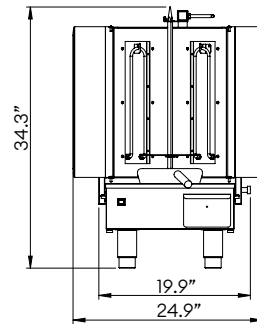

ELECTRIC VERTICAL BROILERS

TOP VIEW

FRONT VIEW

SIDE VIEW

V2C-3KE

V2C-4KE

V2C-5KE

TECHNICAL SPECIFICATIONS:

	Power	Voltage	Phase	Nominal Amps 208V - 3P			Nominal Amps 208V - 1P	Meat Capacity	Dimensions (W x H x D)	Shipping Dimensions (W x H x D)	Shipping Weight
				X	Y	Z					
V2C-3KE	3 kW	208 V	3P (field convertible to 1P)	12.5	6.25	6.25	14.42	80 lb	19.4" x 29.7" x 23.6" 492 x 753 x 598 mm	21.9" x 36.3" x 25.6" 556 x 922 x 649 mm	69 lb 31 kg
V2C-4KE	5 kW	208 V	3P (field convertible to 1P)	20.83	10.41	10.41	24.03	100 lb	19.4" x 25.1" x 23.6" 492 x 887 x 598 mm	21.9" x 41.6" x 25.6" 556 x 1057 x 649 mm	75 lb 34 kg
V2C-5KE	6 kW	208 V	3P (field convertible to 1P)	25	12.5	12.5	28.84	130 lb	19.4" x 40.5" x 23.6" 492 x 1027 x 598 mm	21.9" x 41.6" x 25.6" 556 x 1057 x 649 mm	83 lb 37 kg

REQUIRED CLEARANCES:

	Non-Combustible	Combustible
Left	0" (00 mm)	1" (25 mm)
Right	0" (00 mm)	3" (76 mm)
Back	0" (00 mm)	3" (76 mm)

Galaxy Group reserves the right to modify specifications or discontinue models without incurring obligation. Dimensions are nominal.