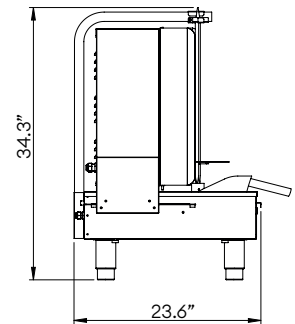

ELECTRIC VERTICAL BROILERS

TOP VIEW

FRONT VIEW

SIDE VIEW

V2C-3KE

V2C-4KE

V2C-5KE

TECHNICAL SPECIFICATIONS:

	Power	Voltage	Phase	Nominal Amps 208V - 3P			Nominal Amps 208V - 1P	Meat Capacity	Dimensions (W x H x D)	Shipping Dimensions (W x H x D)	Shipping Weight
				X	Y	Z					
V2C-3KE	3 kW	208 V	3P (field convertible to 1P)	12.5	6.25	6.25	14.42	80 lb	19.4" x 29.7" x 23.6" 492 x 753 x 598 mm	21.9" x 36.3" x 25.6" 556 x 922 x 649 mm	69 lb 31 kg
V2C-4KE	5 kW	208 V	3P (field convertible to 1P)	20.83	10.41	10.41	24.03	100 lb	19.4" x 25.1" x 23.6" 492 x 887 x 598 mm	21.9" x 41.6" x 25.6" 556 x 1057 x 649 mm	75 lb 34 kg
V2C-5KE	6 kW	208 V	3P (field convertible to 1P)	25	12.5	12.5	28.84	130 lb	19.4" x 40.5" x 23.6" 492 x 1027 x 598 mm	21.9" x 41.6" x 25.6" 556 x 1057 x 649 mm	83 lb 37 kg

REQUIRED CLEARANCES:

	Non-Combustible	Combustible
Left	0" (00 mm)	1" (25 mm)
Right	0" (00 mm)	3" (76 mm)
Back	0" (00 mm)	3" (76 mm)

Galaxy Group reserves the right to modify specifications or discontinue models without incurring obligation. Dimensions are nominal.