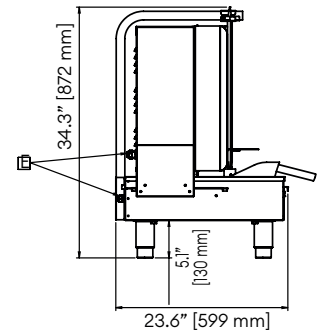

ELECTRIC VERTICAL BROILERS

TOP VIEW

FRONT VIEW

SIDE VIEW

V2C-3KE

V2C-4KE

V2C-5KE

TECHNICAL SPECIFICATIONS:

	Power	Voltage	Phase	Nominal Amps 208V - 3P			Nominal Amps 208V - 1P	Meat Capacity	Dimensions (W x H x D)	Shipping Dimensions (W x H x D)	Shipping Weight
				X	Y	Z					
V2C-3KE	3 kW	208 V	3P (field convertible to 1P)	12.5	6.25	6.25	14.42	80 lb	19.4" x 29.7" x 23.6" 492 x 753 x 598 mm	21.9" x 36.3" x 25.6" 556 x 922 x 649 mm	69 lb 31 kg
V2C-4KE	5 kW	208 V	3P (field convertible to 1P)	20.83	10.41	10.41	24.03	100 lb	19.4" x 25.1" x 23.6" 492 x 887 x 598 mm	21.9" x 41.6" x 25.6" 556 x 1057 x 649 mm	75 lb 34 kg
V2C-5KE	6 kW	208 V	3P (field convertible to 1P)	25	12.5	12.5	28.84	130 lb	19.4" x 40.5" x 23.6" 492 x 1027 x 598 mm	21.9" x 41.6" x 25.6" 556 x 1057 x 649 mm	83 lb 37 kg

REQUIRED CLEARANCES:

	Non-Combustible	Combustible
Left	0" (00 mm)	1" (25 mm)
Right	0" (00 mm)	3" (76 mm)
Back	0" (00 mm)	3" (76 mm)

Galaxy Group reserves the right to modify specifications or discontinue models without incurring obligation. Dimensions are nominal.