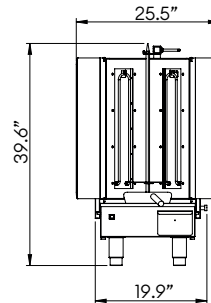

ELECTRIC VERTICAL BROILERS

TOP VIEW

FRONT VIEW

SIDE VIEW

V2C-3KE

V2C-4KE

V2C-5KE

TECHNICAL SPECIFICATIONS:

	Power	Voltage	Phase	Nominal Amps 208V - 3P			Nominal Amps 208V - 1P	Meat Capacity	Dimensions (W x H x D)	Shipping Dimensions (W x H x D)	Shipping Weight
				X	Y	Z					
V2C-3KE	3 kW	208 V	3P (field convertible to 1P)	12.5	6.25	6.25	14.42	80 lb	19.4" x 29.7" x 23.6" 492 x 753 x 598 mm	21.9" x 36.3" x 25.6" 556 x 922 x 649 mm	69 lb 31 kg
V2C-4KE	5 kW	208 V	3P (field convertible to 1P)	20.83	10.41	10.41	24.03	100 lb	19.4" x 25.1" x 23.6" 492 x 887 x 598 mm	21.9" x 41.6" x 25.6" 556 x 1057 x 649 mm	75 lb 34 kg
V2C-5KE	6 kW	208 V	3P (field convertible to 1P)	25	12.5	12.5	28.84	130 lb	19.4" x 40.5" x 23.6" 492 x 1027 x 598 mm	21.9" x 41.6" x 25.6" 556 x 1057 x 649 mm	83 lb 37 kg

REQUIRED CLEARANCES:

	Non-Combustible	Combustible
Left	0" (00 mm)	1" (25 mm)
Right	0" (00 mm)	3" (76 mm)
Back	0" (00 mm)	3" (76 mm)

Galaxy Group reserves the right to modify specifications or discontinue models without incurring obligation. Dimensions are nominal.