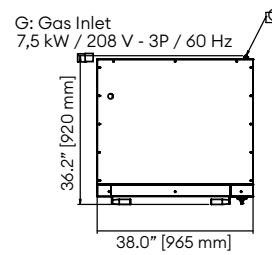

SINGLE DECK GAS PIZZA OVEN

MS56DG-1