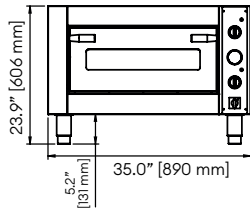

SINGLE DECK GAS PIZZA OVEN

MS45G-1

MS56RG-1

MS56DG-1

MS69G-1

TOP VIEW

FRONT VIEW

SIDE VIEW

TECHNICAL SPECIFICATIONS:

	MS45G-1	MS56RG-1	MS56DG-1	MS69G-1
Gas Supply (BTU)	55,000	55,000	75,000	85,000
Deck Height	8"	8"	8"	8"
Deck Size	24.4" x 24.0" x 8.0" (620 x 610 x 203 mm)	27.6" x 27.6" x 8.0" (700 x 700 x 203 mm)	36.2" x 24.0" x 8.0" (920 x 610 x 203 mm)	36.2" x 36.2" x 8.0" (920 x 920 x 203 mm)
Decks	1	1	1	1
Thermostat Range	Up to 752 F	Up to 752 F	Up to 752 F	Up to 752 F
Dimensions (W x H x D)	44.3" x 28.7" x 36.7" (1127 x 729 x 932 mm)	55.8" x 28.7" x 36.4" (1418 x 729 x 925 mm)	55.8" x 28.7" x 48.2" (1418 x 729 x 1225 mm)	68.6" x 29.7" x 49.2" (1743 x 755 x 1250 mm)
Shipping Dim. (W x H x D)	46.1" x 30.7" x 38.7" (1176 x 779 x 983 mm)	57.8" x 30.7" x 38.4" (1468 x 779 x 975 mm)	57.8" x 30.7" x 50.2" (1468 x 779 x 1275 mm)	70.6" x 31.7" x 51.2" (1793 x 805 x 1300 mm)
Ship Wt.	297 lb (135 kg)	370 lb (168 kg)	452 lb (205 kg)	793 lb (360 kg)

REQUIRED CLEARANCES:

	Non-Combustible	Combustible
Left	0" (00 mm)	1" (25 mm)
Right	0" (00 mm)	3" (76 mm)
Back	2" (51 mm)	3" (76 mm)

Galaxy Group reserves the right to modify specifications or discontinue models without incurring obligation. Dimensions are nominal.