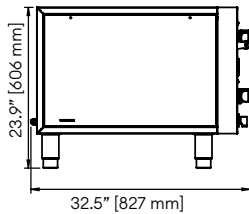

TECHNICAL SPECIFICATIONS:

	MS45G-1	MS56RG-1	MS56DG-1	MS69G-1
Gas Supply (BTU)	55,000	55,000	75,000	85,000
Deck Height	8"	8"	8"	8"
Deck Size	24.4" x 24.0" x 8.0" (620 x 610 x 203 mm)	27.6" x 27.6" x 8.0" (700 x 700 x 203 mm)	36.2" x 24.0" x 8.0" (920 x 610 x 203 mm)	36.2" x 36.2" x 8.0" (920 x 920 x 203 mm)
Decks	1	1	1	1
Thermostat Range	Up to 752 F	Up to 752 F	Up to 752 F	Up to 752 F
Dimensions (W x H x D)	44.3" x 28.7" x 36.7" (1127 x 729 x 932 mm)	55.8" x 28.7" x 36.4" (1418 x 729 x 925 mm)	55.8" x 28.7" x 48.2" (1418 x 729 x 1225 mm)	68.6" x 29.7" x 49.2" (1743 x 755 x 1250 mm)
Shipping Dim. (W x H x D)	46.1" x 30.7" x 38.7" (1176 x 779 x 983 mm)	57.8" x 30.7" x 38.4" (1468 x 779 x 975 mm)	57.8" x 30.7" x 50.2" (1468 x 779 x 1275 mm)	70.6" x 31.7" x 51.2" (1793 x 805 x 1300 mm)
Ship Wt.	297 lb (135 kg)	370 lb (168 kg)	452 lb (205 kg)	793 lb (360 kg)

REQUIRED CLEARANCES:

	Non-Combustible	Combustible
Left	0" (00 mm)	1" (25 mm)
Right	0" (00 mm)	3" (76 mm)
Back	2" (51 mm)	3" (76 mm)

Galaxy Group reserves the right to modify specifications or discontinue models without incurring obligation. Dimensions are nominal.