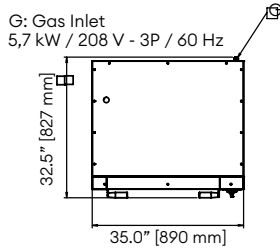

SINGLE DECK GAS PIZZA OVEN

MS45G-1

TOP VIEW