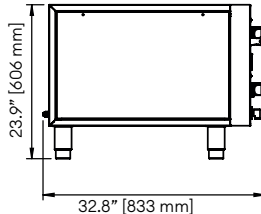

TECHNICAL SPECIFICATIONS:

	MS45G-1	MS56RG-1	MS56DG-1	MS69G-1
Gas Supply (BTU)	55,000	55,000	75,000	85,000
Deck Height	8"	8"	8"	8"
Deck Size	24.4" x 24.0" x 8.0" (620 x 610 x 203 mm)	27.6" x 27.6" x 8.0" (700 x 700 x 203 mm)	36.2" x 24.0" x 8.0" (920 x 610 x 203 mm)	36.2" x 36.2" x 8.0" (920 x 920 x 203 mm)
Decks	1	1	1	1
Thermostat Range	Up to 752 F	Up to 752 F	Up to 752 F	Up to 752 F
Dimensions (W x H x D)	44.3" x 28.7" x 36.7" (1127 x 729 x 932 mm)	55.8" x 28.7" x 36.4" (1418 x 729 x 925 mm)	55.8" x 28.7" x 48.2" (1418 x 729 x 1225 mm)	68.6" x 29.7" x 49.2" (1743 x 755 x 1250 mm)
Shipping Dim. (W x H x D)	46.1" x 30.7" x 38.7" (1176 x 779 x 983 mm)	57.8" x 30.7" x 38.4" (1468 x 779 x 975 mm)	57.8" x 30.7" x 50.2" (1468 x 779 x 1275 mm)	70.6" x 31.7" x 51.2" (1793 x 805 x 1300 mm)
Ship Wt.	297 lb (135 kg)	370 lb (168 kg)	452 lb (205 kg)	793 lb (360 kg)

REQUIRED CLEARANCES:

	Non-Combustible	Combustible
Left	0" (00 mm)	1" (25 mm)
Right	0" (00 mm)	3" (76 mm)
Back	2" (51 mm)	3" (76 mm)

Galaxy Group reserves the right to modify specifications or discontinue models without incurring obligation. Dimensions are nominal.