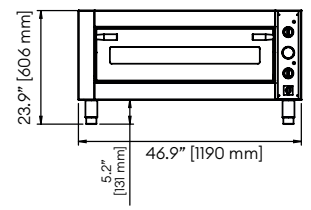

SINGLE DECK GAS PIZZA OVEN

FRONT VIEW

TECHNICAL SPECIFICATIONS:

	MS45G-1	MS56RG-1	MS56DG-1	MS69G-1
Gas Supply (BTU)	55,000	55,000	75,000	85,000
Deck Height	8"	8"	8"	8"
Deck Size	24.4" x 24.0" x 8.0" (620 x 610 x 203 mm)	27.6" x 27.6" x 8.0" (700 x 700 x 203 mm)	36.2" x 24.0" x 8.0" (920 x 610 x 203 mm)	36.2" x 36.2" x 8.0" (920 x 920 x 203 mm)
Decks	1	1	1	1
Thermostat Range	Up to 752 F	Up to 752 F	Up to 752 F	Up to 752 F
Dimensions (W x H x D)	44.3" x 28.7" x 36.7" (1127 x 729 x 932 mm)	55.8" x 28.7" x 36.4" (1418 x 729 x 925 mm)	55.8" x 28.7" x 48.2" (1418 x 729 x 1225 mm)	68.6" x 29.7" x 49.2" (1743 x 755 x 1250 mm)
Shipping Dim. (W x H x D)	46.1" x 30.7" x 38.7" (1176 x 779 x 983 mm)	57.8" x 30.7" x 38.4" (1468 x 779 x 975 mm)	57.8" x 30.7" x 50.2" (1468 x 779 x 1275 mm)	70.6" x 31.7" x 51.2" (1793 x 805 x 1300 mm)
Ship Wt.	297 lb (135 kg)	370 lb (168 kg)	452 lb (205 kg)	793 lb (360 kg)

REQUIRED CLEARANCES:

	Non-Combustible	Combustible
Left	0" (00 mm)	1" (25 mm)
Right	0" (00 mm)	3" (76 mm)
Back	2" (51 mm)	3" (76 mm)

Galaxy Group reserves the right to modify specifications or discontinue models without incurring obligation. Dimensions are nominal.