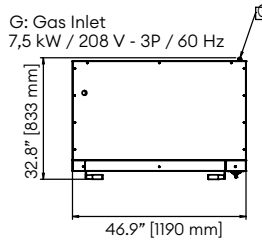

SINGLE DECK GAS PIZZA OVEN

MS56RG-1