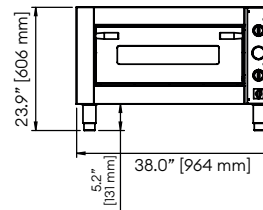

SINGLE DECK GAS PIZZA OVEN

FRONT VIEW

TECHNICAL SPECIFICATIONS:

	MS45G-1	MS56RG-1	MS56DG-1	MS69G-1
Gas Supply (BTU)	55,000	55,000	75,000	85,000
Deck Height	8"	8"	8"	8"
Deck Size	24.4" x 24.0" x 8.0" (620 x 610 x 203 mm)	27.6" x 27.6" x 8.0" (700 x 700 x 203 mm)	36.2" x 24.0" x 8.0" (920 x 610 x 203 mm)	36.2" x 36.2" x 8.0" (920 x 920 x 203 mm)
Decks	1	1	1	1
Thermostat Range	Up to 752 F	Up to 752 F	Up to 752 F	Up to 752 F
Dimensions (W x H x D)	44.3" x 28.7" x 36.7" (1127 x 729 x 932 mm)	55.8" x 28.7" x 36.4" (1418 x 729 x 925 mm)	55.8" x 28.7" x 48.2" (1418 x 729 x 1225 mm)	68.6" x 29.7" x 49.2" (1743 x 755 x 1250 mm)
Shipping Dim. (W x H x D)	46.1" x 30.7" x 38.7" (1176 x 779 x 983 mm)	57.8" x 30.7" x 38.4" (1468 x 779 x 975 mm)	57.8" x 30.7" x 50.2" (1468 x 779 x 1275 mm)	70.6" x 31.7" x 51.2" (1793 x 805 x 1300 mm)
Ship Wt.	297 lb (135 kg)	370 lb (168 kg)	452 lb (205 kg)	793 lb (360 kg)

REQUIRED CLEARANCES:

	Non-Combustible	Combustible
Left	0" (00 mm)	1" (25 mm)
Right	0" (00 mm)	3" (76 mm)
Back	2" (51 mm)	3" (76 mm)

Galaxy Group reserves the right to modify specifications or discontinue models without incurring obligation. Dimensions are nominal.