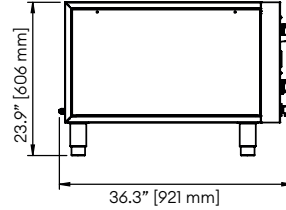

TECHNICAL SPECIFICATIONS:

	MS45G-1	MS56RG-1	MS56DG-1	MS69G-1
Gas Supply (BTU)	55,000	55,000	75,000	85,000
Deck Height	8"	8"	8"	8"
Deck Size	24.4" x 24.0" x 8.0" (620 x 610 x 203 mm)	27.6" x 27.6" x 8.0" (700 x 700 x 203 mm)	36.2" x 24.0" x 8.0" (920 x 610 x 203 mm)	36.2" x 36.2" x 8.0" (920 x 920 x 203 mm)
Decks	1	1	1	1
Thermostat Range	Up to 752 F	Up to 752 F	Up to 752 F	Up to 752 F
Dimensions (W x H x D)	44.3" x 28.7" x 36.7" (1127 x 729 x 932 mm)	55.8" x 28.7" x 36.4" (1418 x 729 x 925 mm)	55.8" x 28.7" x 48.2" (1418 x 729 x 1225 mm)	68.6" x 29.7" x 49.2" (1743 x 755 x 1250 mm)
Shipping Dim. (W x H x D)	46.1" x 30.7" x 38.7" (1176 x 779 x 983 mm)	57.8" x 30.7" x 38.4" (1468 x 779 x 975 mm)	57.8" x 30.7" x 50.2" (1468 x 779 x 1275 mm)	70.6" x 31.7" x 51.2" (1793 x 805 x 1300 mm)
Ship Wt.	297 lb (135 kg)	370 lb (168 kg)	452 lb (205 kg)	793 lb (360 kg)

REQUIRED CLEARANCES:

	Non-Combustible	Combustible
Left	0" (00 mm)	1" (25 mm)
Right	0" (00 mm)	3" (76 mm)
Back	2" (51 mm)	3" (76 mm)

Galaxy Group reserves the right to modify specifications or discontinue models without incurring obligation. Dimensions are nominal.