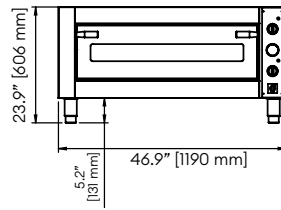

SINGLE DECK GAS PIZZA OVEN

FRONT VIEW

TECHNICAL SPECIFICATIONS:

	MS45G-1	MS56RG-1	MS56DG-1	MS69G-1
Gas Supply (BTU)	55,000	55,000	75,000	85,000
Deck Height	8"	8"	8"	8"
Deck Size	24.4" x 24.0" x 8.0" (620 x 610 x 203 mm)	27.6" x 27.6" x 8.0" (700 x 700 x 203 mm)	36.2" x 24.0" x 8.0" (920 x 610 x 203 mm)	36.2" x 36.2" x 8.0" (920 x 920 x 203 mm)
Decks	1	1	1	1
Thermostat Range	Up to 752 F	Up to 752 F	Up to 752 F	Up to 752 F
Dimensions (W x H x D)	44.3" x 28.7" x 36.7" (1127 x 729 x 932 mm)	55.8" x 28.7" x 36.4" (1418 x 729 x 925 mm)	55.8" x 28.7" x 48.2" (1418 x 729 x 1225 mm)	68.6" x 29.7" x 49.2" (1743 x 755 x 1250 mm)
Shipping Dim. (W x H x D)	46.1" x 30.7" x 38.7" (1176 x 779 x 983 mm)	57.8" x 30.7" x 38.4" (1468 x 779 x 975 mm)	57.8" x 30.7" x 50.2" (1468 x 779 x 1275 mm)	70.6" x 31.7" x 51.2" (1793 x 805 x 1300 mm)
Ship Wt.	297 lb (135 kg)	370 lb (168 kg)	452 lb (205 kg)	793 lb (360 kg)

REQUIRED CLEARANCES:

	Non-Combustible	Combustible
Left	0" (00 mm)	1" (25 mm)
Right	0" (00 mm)	3" (76 mm)
Back	2" (51 mm)	3" (76 mm)

Galaxy Group reserves the right to modify specifications or discontinue models without incurring obligation. Dimensions are nominal.