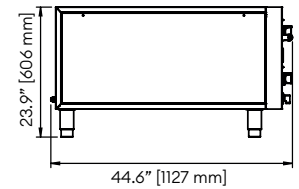

TECHNICAL SPECIFICATIONS:

	MS45G-1	MS56RG-1	MS56DG-1	MS69G-1
Gas Supply (BTU)	55,000	55,000	75,000	85,000
Deck Height	8"	8"	8"	8"
Deck Size	24.4" x 24.0" x 8.0" (620 x 610 x 203 mm)	27.6" x 27.6" x 8.0" (700 x 700 x 203 mm)	36.2" x 24.0" x 8.0" (920 x 610 x 203 mm)	36.2" x 36.2" x 8.0" (920 x 920 x 203 mm)
Decks	1	1	1	1
Thermostat Range	Up to 752 F	Up to 752 F	Up to 752 F	Up to 752 F
Dimensions (W x H x D)	44.3" x 28.7" x 36.7" (1127 x 729 x 932 mm)	55.8" x 28.7" x 36.4" (1418 x 729 x 925 mm)	55.8" x 28.7" x 48.2" (1418 x 729 x 1225 mm)	68.6" x 29.7" x 49.2" (1743 x 755 x 1250 mm)
Shipping Dim. (W x H x D)	46.1" x 30.7" x 38.7" (1176 x 779 x 983 mm)	57.8" x 30.7" x 38.4" (1468 x 779 x 975 mm)	57.8" x 30.7" x 50.2" (1468 x 779 x 1275 mm)	70.6" x 31.7" x 51.2" (1793 x 805 x 1300 mm)
Ship Wt.	297 lb (135 kg)	370 lb (168 kg)	452 lb (205 kg)	793 lb (360 kg)

REQUIRED CLEARANCES:

	Non-Combustible	Combustible
Left	0" (00 mm)	1" (25 mm)
Right	0" (00 mm)	3" (76 mm)
Back	2" (51 mm)	3" (76 mm)

Galaxy Group reserves the right to modify specifications or discontinue models without incurring obligation. Dimensions are nominal.