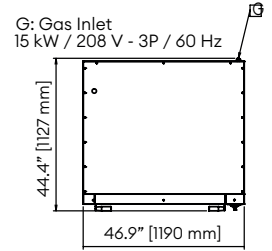

SINGLE DECK GAS PIZZA OVEN

MS69G-1